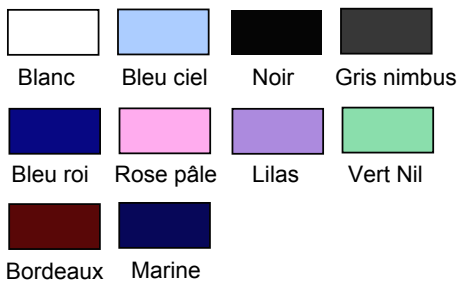

**MADLP000**

65% Polyester 35% Coton 195 g/m<sup>2</sup>

**MADLP002**

100% Coton 180 g/m<sup>2</sup>

**MADLP001**

65% Polyester 35% Coton 160 g/m<sup>2</sup>